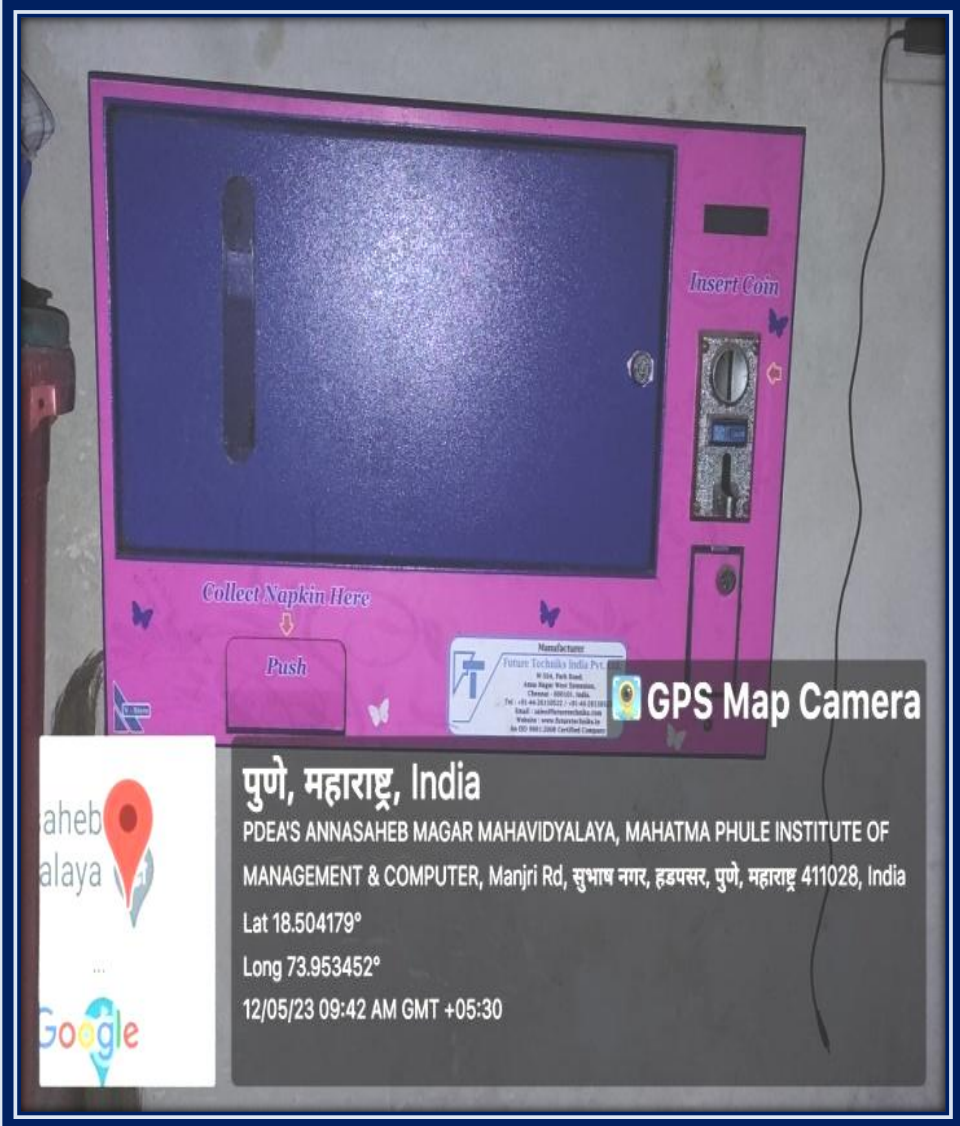

Pune District Education Association's
Annasaheb Magar Mahavidyalaya
Hadapsar, Pune- 411028
Affiliated to Savitribai Phule Pune University, Pune

Self Study Report: 2024 (4th Cycle)

Sanitary napkin winding machine in college campus