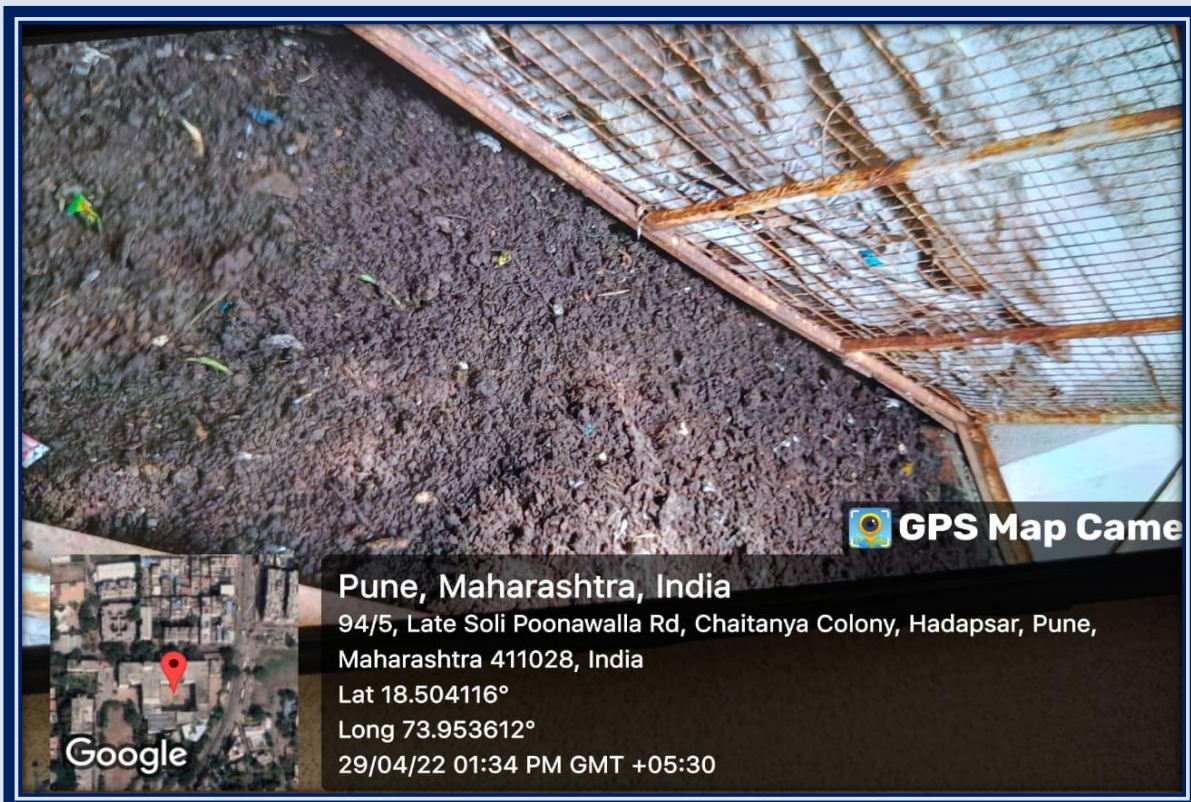

Pune District Education Association's
Annasaheb Magar Mahavidyalaya
Hadapsar, Pune- 411028
Affiliated to Savitribai Phule Pune University, Pune

Self Study Report: 2024 (4th Cycle)

Preparation of Vermi-compost in college campus