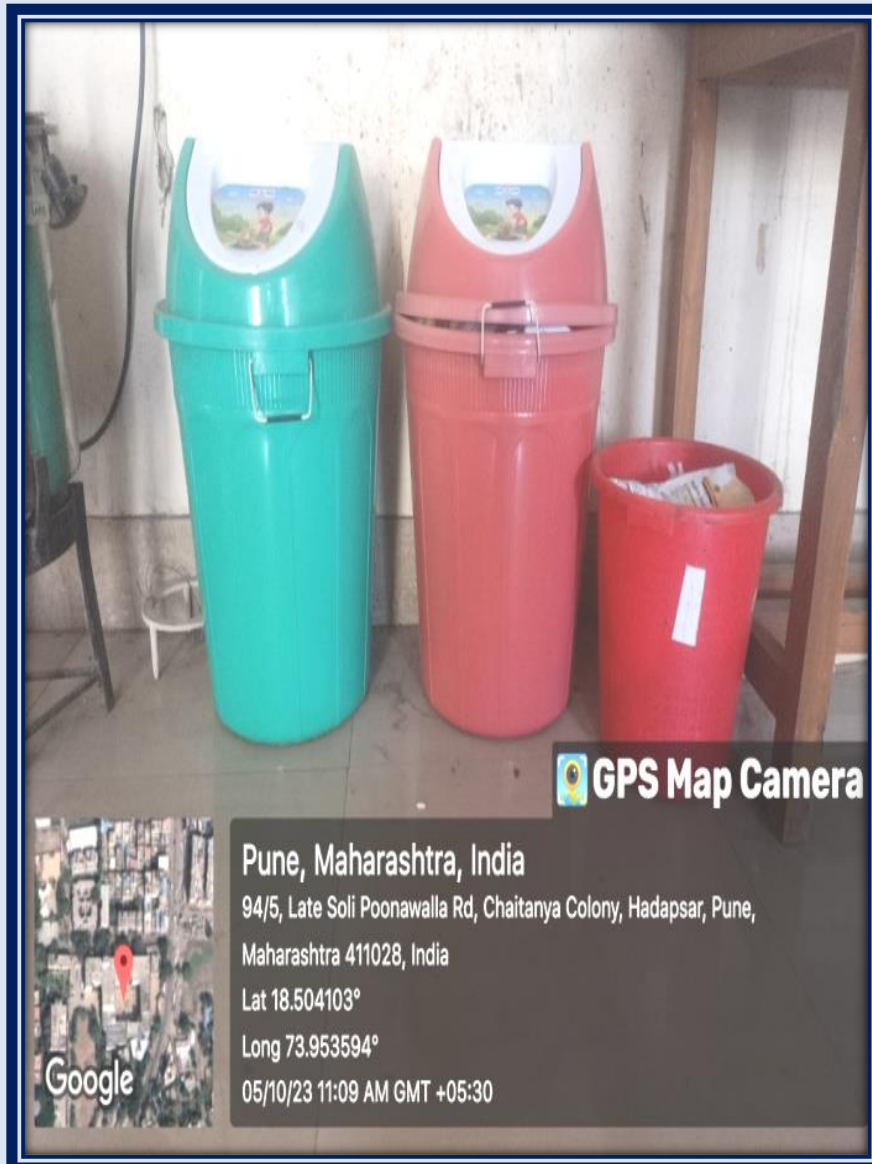

Pune District Education Association's
Annasaheb Magar Mahavidyalaya
Hadapsar, Pune- 411028
Affiliated to Savitribai Phule Pune University, Pune

Self Study Report: 2024 (4th Cycle)

Separated bins for paper, Plastic waste collection Paper Dustbin