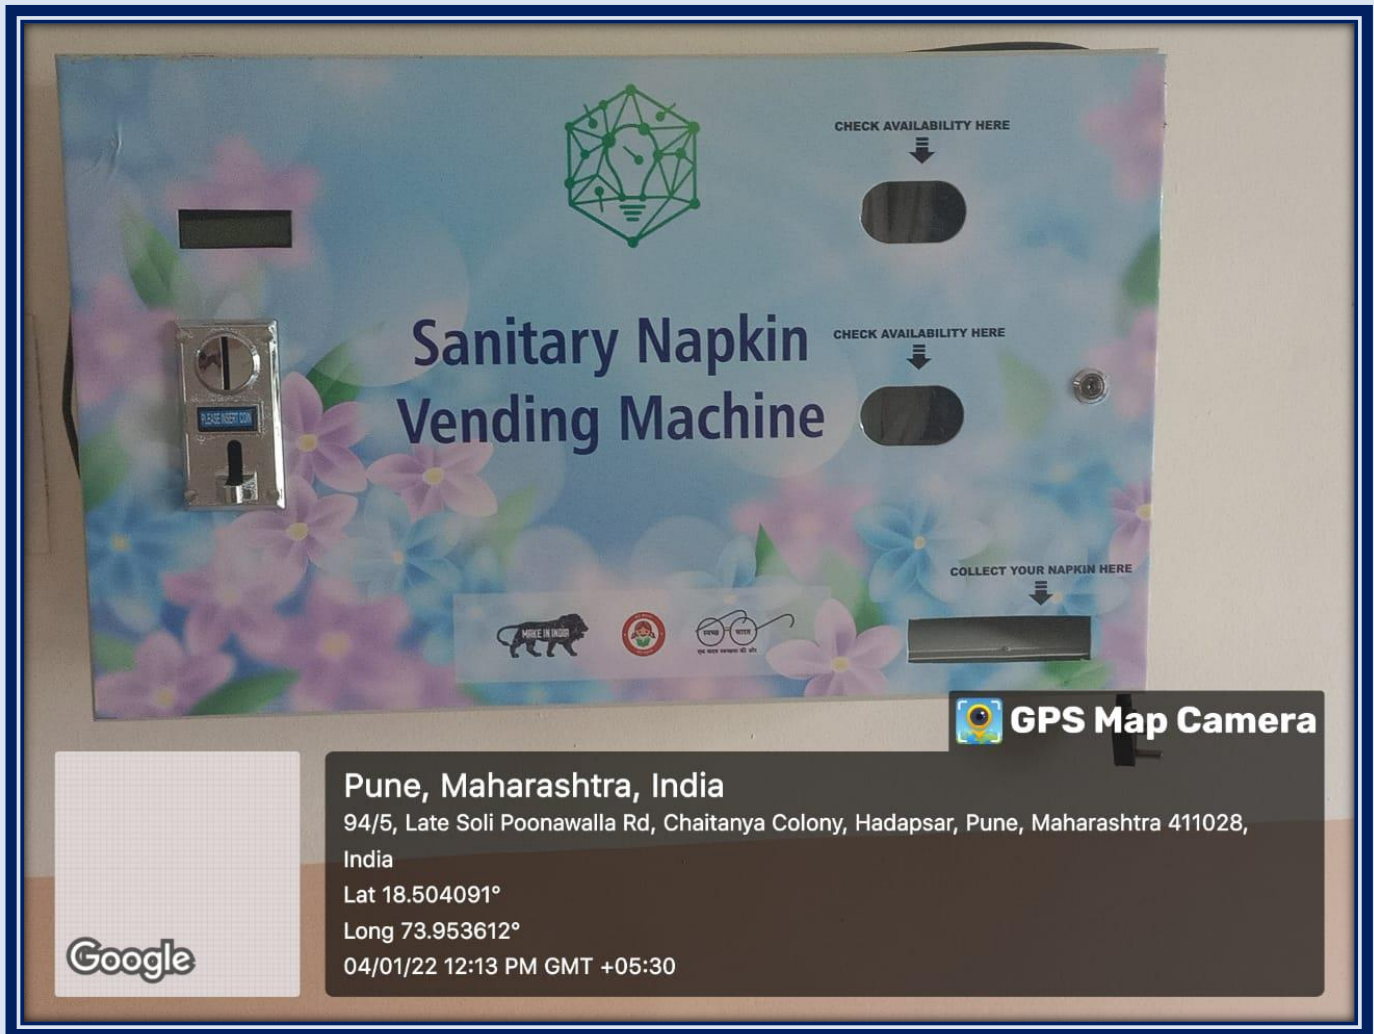

Pune District Education Association's
Annasaheb Magar Mahavidyalaya
Hadapsar, Pune- 411028
Affiliated to Savitribai Phule Pune University, Pune

Self Study Report: 2024 (4th Cycle)

Sanitary napkin vending machine in college campus