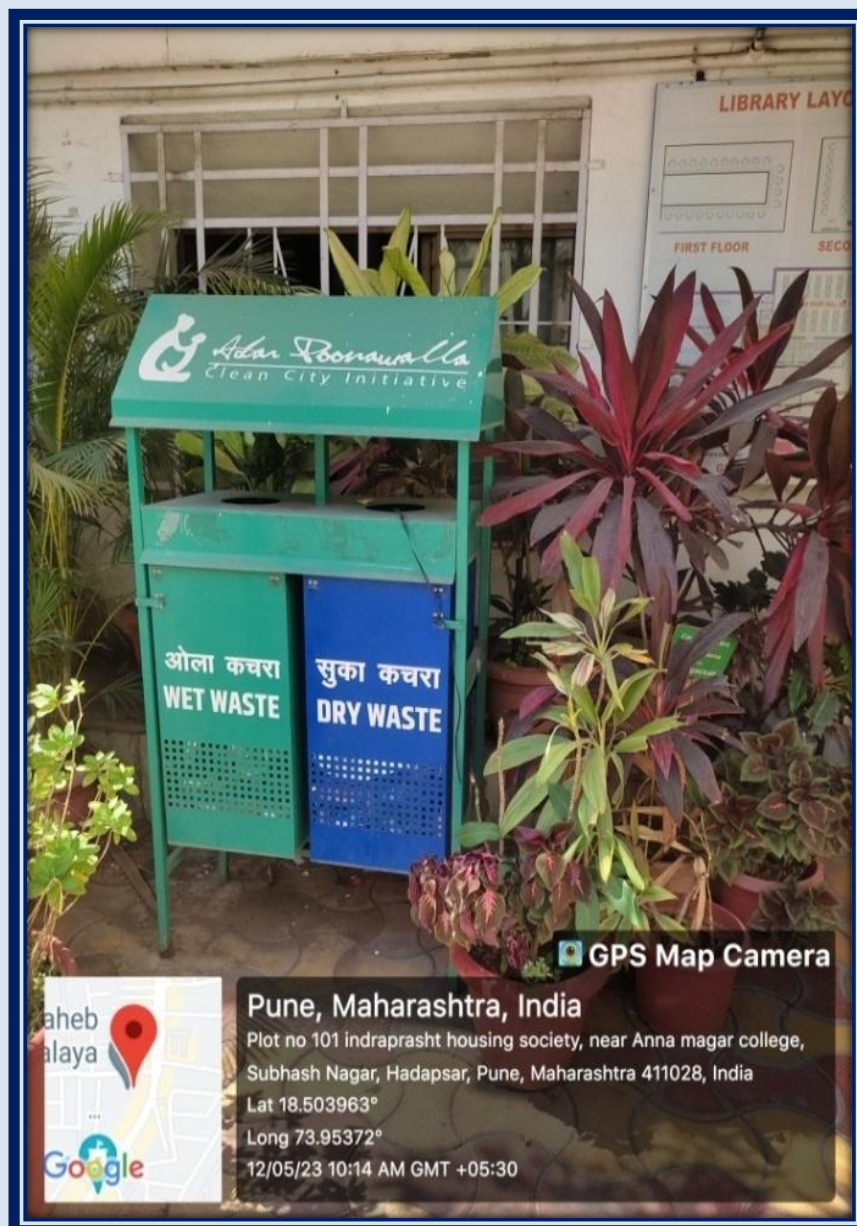

Pune District Education Association's
Annasaheb Magar Mahavidyalaya
Hadapsar, Pune- 411028

Affiliated to Savitribai Phule Pune University, Pune

Self Study Report: 2024 (4th Cycle)

Solid waste management

Sr.No.	Particulars
1.	Solid wet waste and dry waste sorting bins
2.	Separated bins for paper, Plastic, waste collection
3.	Preparation of Vermi-compost in college campus
4.	Use of vermi compost to garden plants
5.	Excess Vermicompost made available to stakeholders

Pune District Education Association's
Annasaheb Magar Mahavidyalaya
Hadapsar, Pune- 411028
Affiliated to Savitribai Phule Pune University, Pune

Self Study Report: 2024 (4th Cycle)

Solid wet waste and dry waste sorting bins